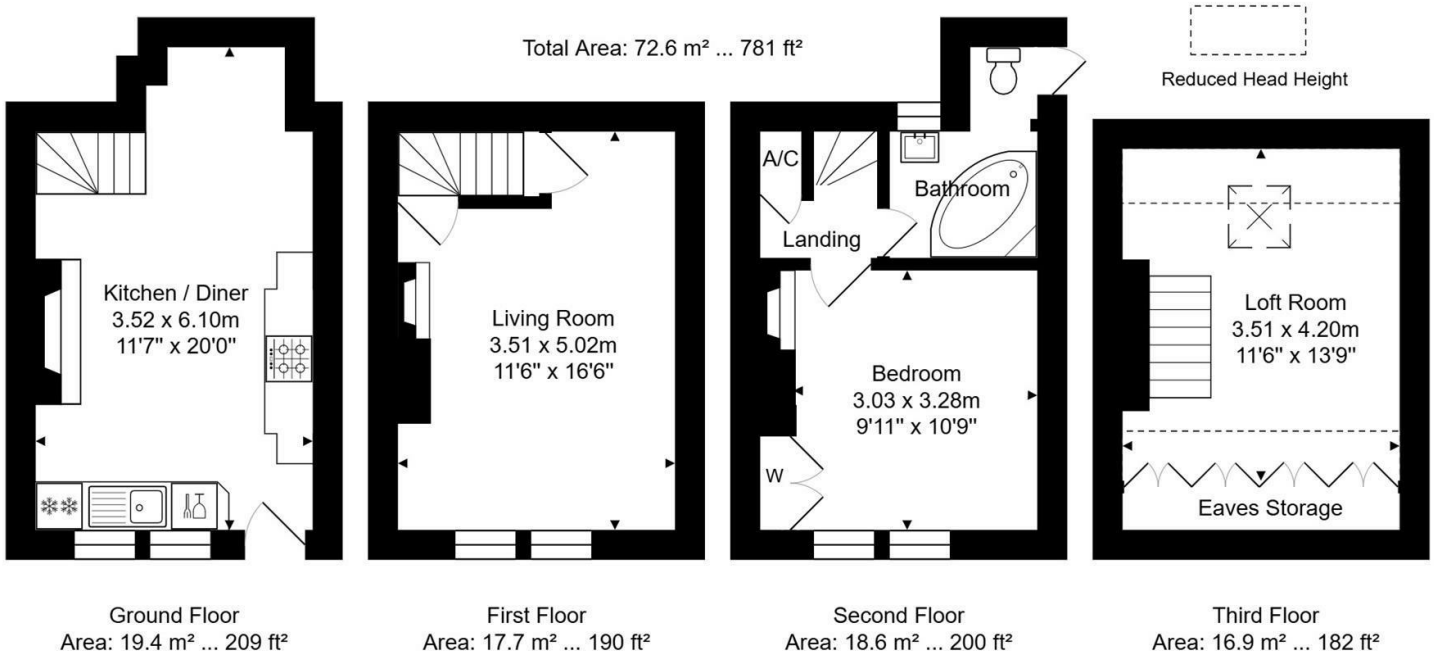

31 Tory
Bradford-On-Avon, BA15 1NN
Asking Price £349,000

A beautiful former weavers' cottage over four floors with frankly jaw dropping views over the town and for miles & miles beyond. NO CHAIN.

Whilst every attempt has been made to ensure the accuracy of the floorplan contained here, measurements of doors, windows, rooms and any other items are approximate and no responsibility is taken for any error, omission or mis-statement. This plan is purely for illustrative purposes only and should be used as such by any prospective purchaser. www.epcassessments.co.uk